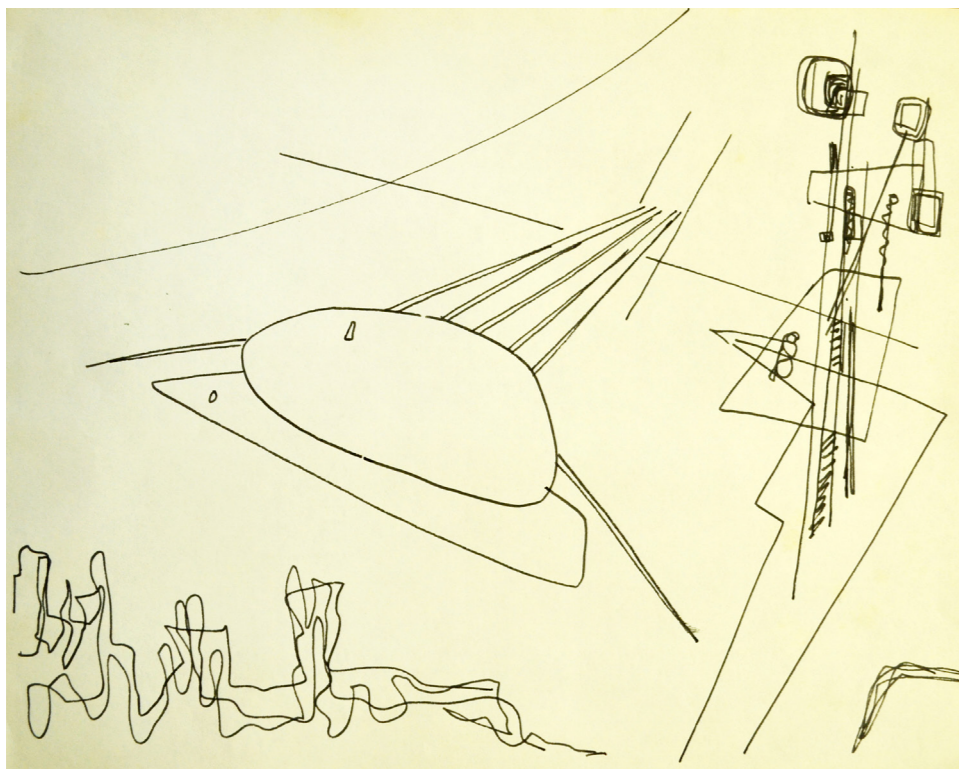

Project for F. D. Roosevelt Memorial

ARCHIVAL DATA

DATE **1959 (design)**

ADDRESS **Washington, District of Columbia**

COLLABORATORS **Paul Nelson, Mirko Basaldella**

CUSTOMER **Municipality of Washington**

SOURCES **CSAC, CSR**

ESSENTIAL BIBLIOGRAPHY

IMG.1: Project for the competition for the Franklin Delano Roosevelt Memorial, sketch of the general plan, heliographic copy with felt-pen interventions, CSAC; IMG.2: sketches in plan and section, CSAC; IMG.3: sketches, heliographic copy, CSR.

IMG.4-5: sketches, lapis on paper, CSR; IMG.6-7-8: pictures of the model realized by Fabrizio Milanese, CSR.