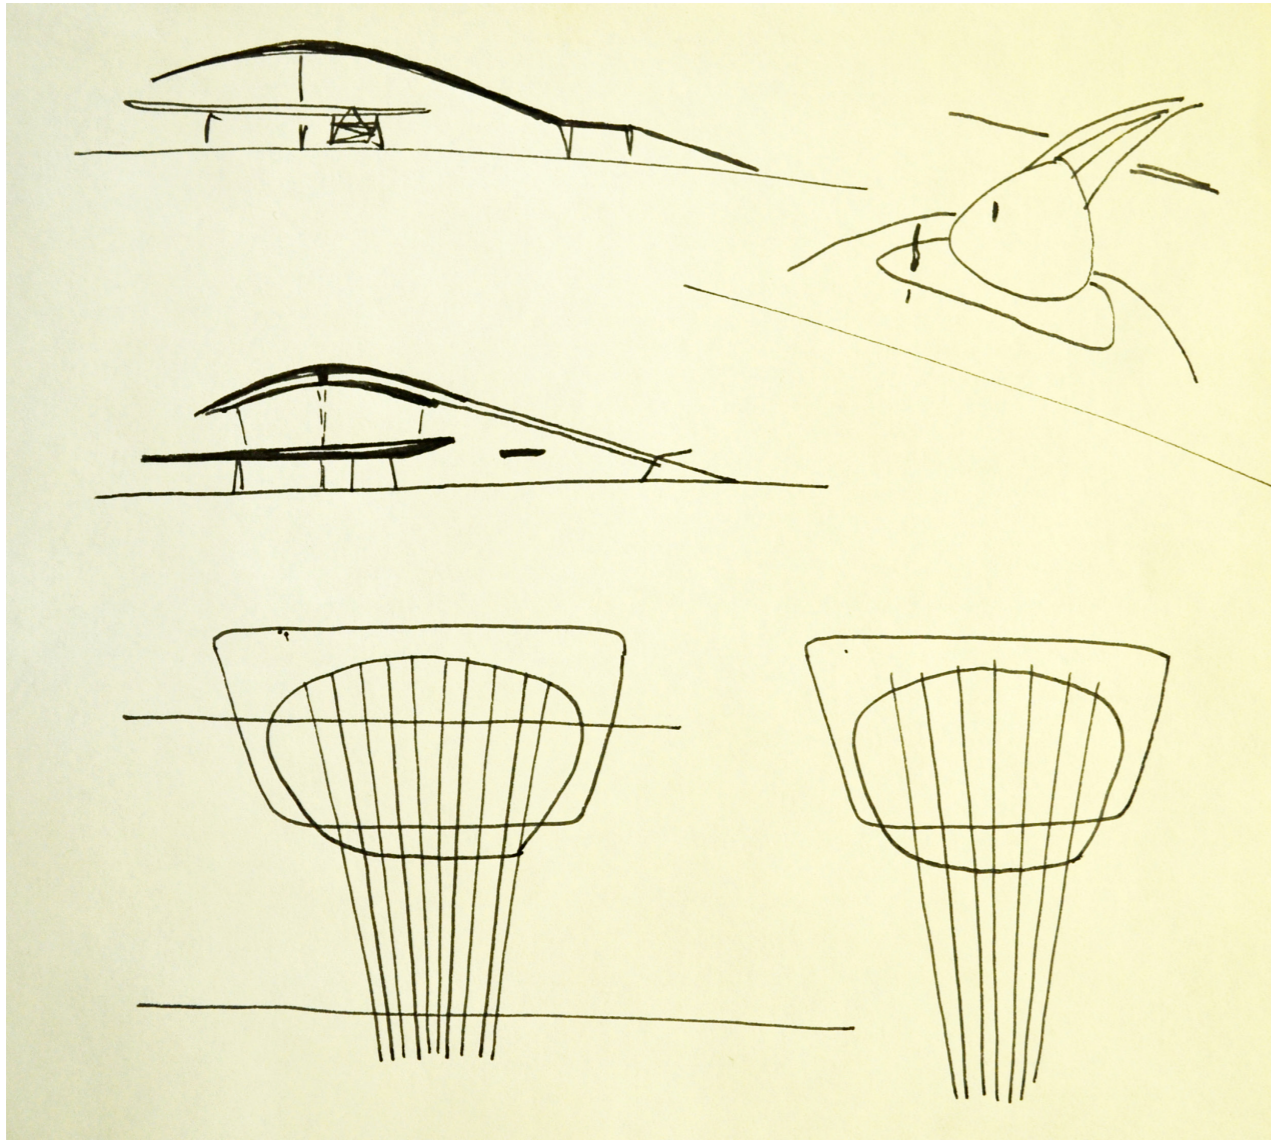

Project for F. D. Roosevelt Memorial

ARCHIVAL DATA

DATE **1959 (design)**

ADDRESS **Washington, District of Columbia**

COLLABORATORS **Paul Nelson, Mirko Basaldella**

CUSTOMER **Municipality of Washington**

SOURCES **CSAC, CSR**

ESSENTIAL BIBLIOGRAPHY

IMG.1: Project for the competition for the Franklin Delano Roosevelt Memorial, sketch of the general plan, heliographic copy with felt-pen interventions, CSAC; IMG.2: sketches in plan and section, CSAC; IMG.3: sketches, heliographic copy, CSR.

IMG.4-5: sketches, lapis on paper, CSR; IMG.6-7-8: pictures of the model realized by Fabrizio Milanese, CSR.